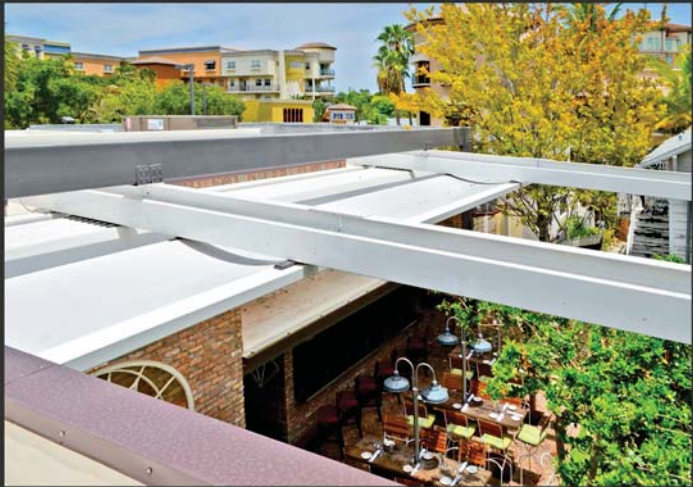

This fabric covered wood framed structure has a swag fabric underliner and flowing curtains creating an elegant and welcoming entryway

Unique Fabric
and Metal Designs

Televisions

Misting Fans

Fabric Canopy

Retractable Roof Systems... Shade when you need it

**Combined Use of Fixed
Awning and Retractable Roof**

Roll-Down Solar Curtains

Weathershield Roll-Down Curtains

Trellis Walkway with
Retractable Roof Leads to Dining Area

Dining Room with Retractable Roof and Solar Curtains

**Retractable Roof
with Weathershield Shades**

**Dome Awning
over Stage**

Large Span Retractable Fabric Roof

Sun when you want it...

..shade and rain protection
when you need it.

RETRACTABLE ROOFS

**Retractable Roof
on Large Rooftop Spa**

**Outdoor space
usable every day of the year**

**Metal Canopy
with Glass Roof**

Bahama Shutters

Spiral Staircase

Bahamas and Airfoils

Architectural Metal Roof