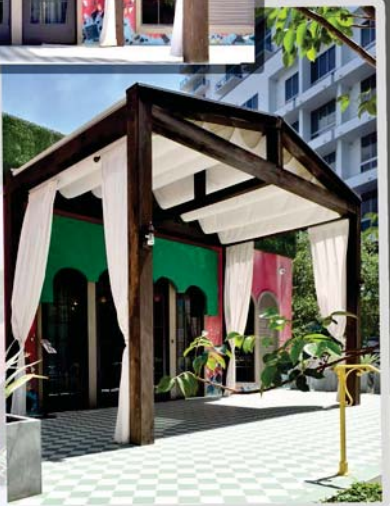

This fabric covered wood framed structure has a swag fabric underliner and flowing curtains creating an elegant and welcoming entryway

Unique Fabric
and Metal Designs

Televisions

Misting Fans

Fabric Canopy

RETRACTABLE ROOFS

**Retractable Roof
on Large Rooftop Spa**

**Outdoor space
usable every day of the year**

**Metal Canopy
with Glass Roof**

Bahama Shutters

Spiral Staircase

Bahamas and Airfoils

Architectural Metal Roof

A unique structural umbrella was designed to provide shelter at the valet station as well as the entrance to the covered walkway leading to the building

MECHANICAL EQUIPMENT SCREENS

Designed to obscure the view of unsightly utility equipment, these screens can be fabricated using fabric, louvered metal or a variety of architectural metal panels

Custom Illuminated Signs

**Tension Structure
over Outdoor Dining Area**

Fabric-Tension-Patio Structure

Tension Cabanas

Wood Clad Cabanas
viewed from the Walkway

Wood Clad framing and Fabric Awnings shelter this large Walkway and Dining Area from the weather. The design also includes concealed Thompson Weathershield Roll-down All Weather Shades around the perimeter.