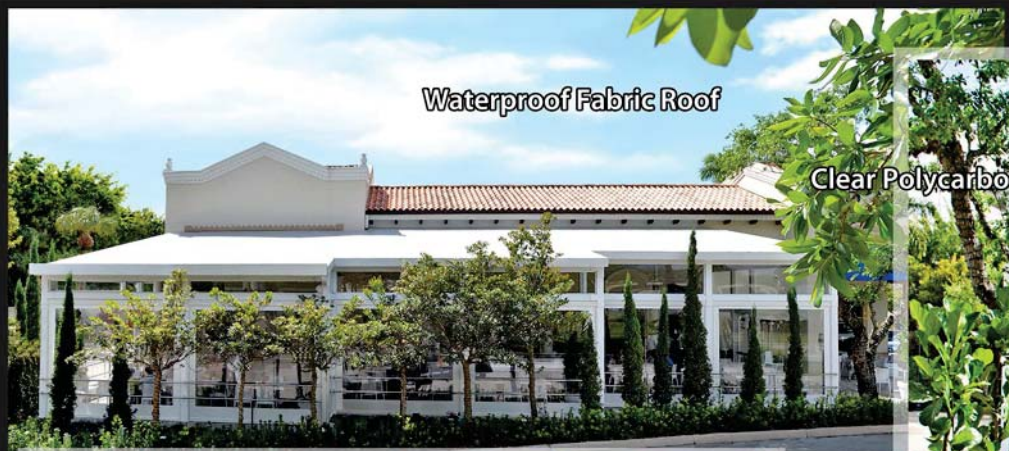

Clear Polycarbonate Inserts

Waterproof Fabric Roof