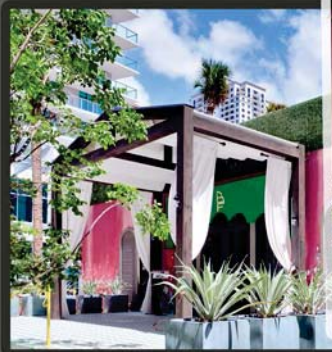

This fabric covered wood framed structure has a swag fabric underliner and flowing curtains creating an elegant and welcoming entryway

Unique Fabric
and Metal Designs

Televisions

Misting Fans

Fabric Canopy