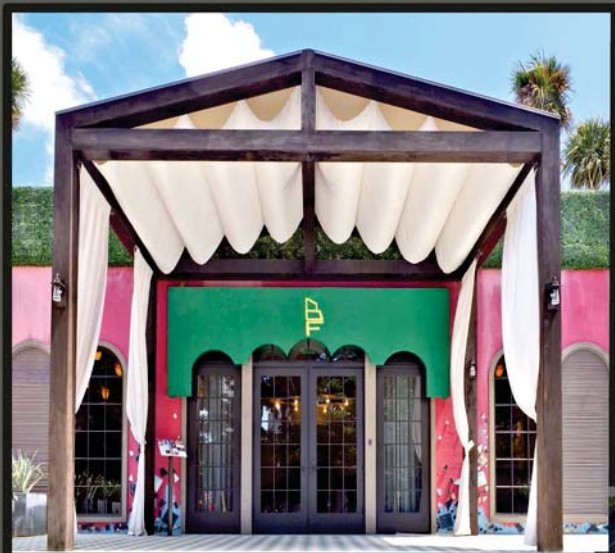

This fabric covered wood framed structure has a swag fabric underliner and flowing curtains creating an elegant and welcoming entryway

Unique Fabric
and Metal Designs

Televisions

Misting Fans

Fabric Canopy

Architectural Metal Roof

Freestanding Fabric Structures

Branding, Eye-Catching Design and Functionality...
All in One Neat Package

Creative Lighting

Geometric Frame Design

Misting Fans

Multi-colored Solar-Fabric

RETRACTABLE ROOFS

**Retractable Roof
on Large Rooftop Spa**

**Outdoor space
usable every day of the year**

**Metal Canopy
with Glass Roof**

Bahama Shutters

Spiral Staircase

Bahamas and Airfoils

Architectural Metal Roof