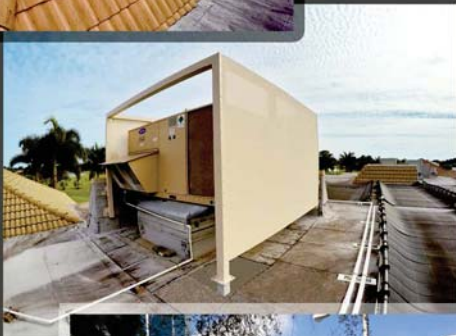

A unique structural umbrella was designed to provide shelter at the valet station as well as the entrance to the covered walkway leading to the building

MECHANICAL EQUIPMENT SCREENS

Designed to obscure the view of unsightly utility equipment, these screens can be fabricated using fabric, louvered metal or a variety of architectural metal panels